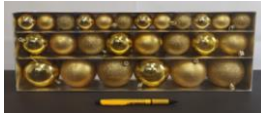

Ball assortment, sort, gold, 26
pieces, ball diameter approx.
4-8 cm, box 18x47x8cm

93087

4052400930872

€ 24,99

1274

€ 31 837,26